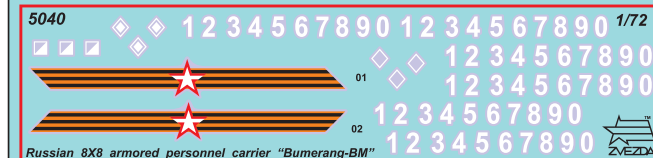

2

~30 секунд.
~30 sec.

3

4

Промокнуть салфеткой.
To dry up with cloth.

ДЕКАЛЬ

DECAL

RUSSIAN 8x8 ARMORED PERSONNEL CARRIER BUMERANG