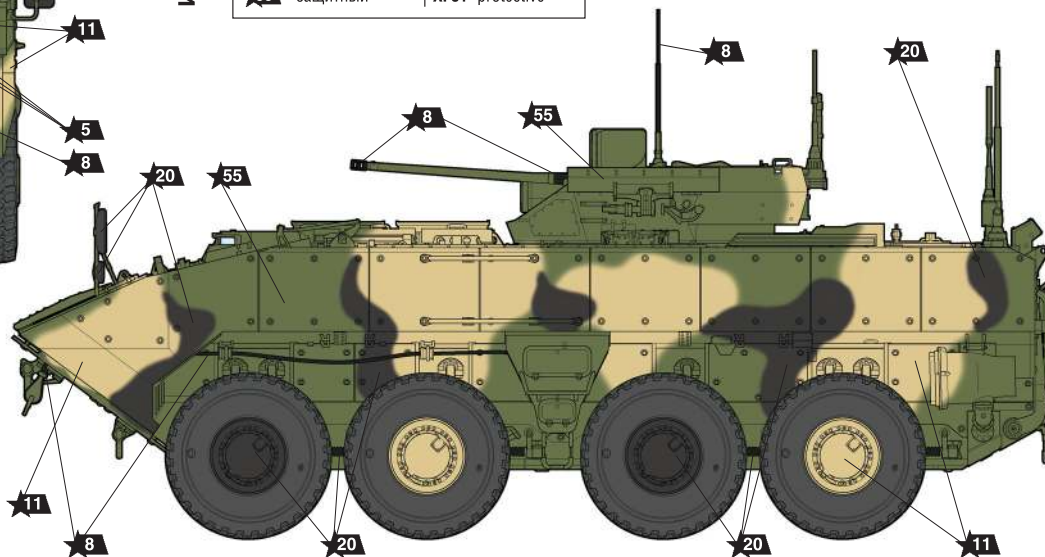

Любые модели и красочный каталог предприятия «ЗВЕЗДА» вы можете приобрести по почте, прислав заявку по адресу:

141730, Московская область, г. Лобня,
ул. Промышленная, д.2,
ООО «ЗВЕЗДА»
www.zvezda.org.ru

СОХРАНИТЕ ЭТОТ КУПОН ДЛЯ
ВОЗМОЖНЫХ ОБРАЩЕНИЙ