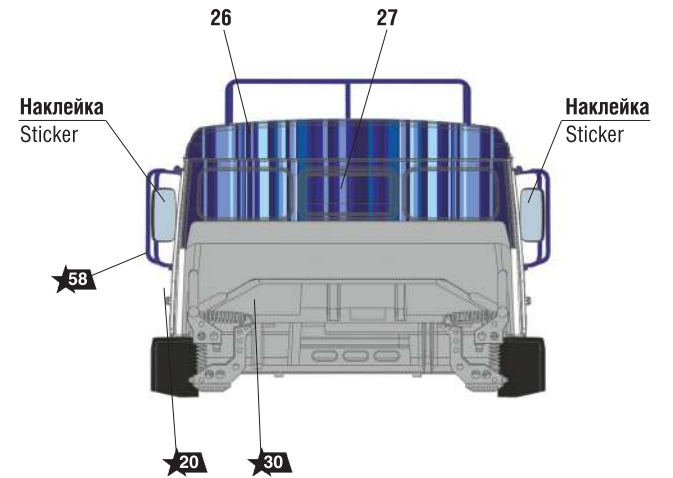

1

2

3

4

~30 секунд.
~30 sec.

Промокнуть салфеткой.
To dry up with cloth.

TRUCK KAMAZ-43509 «KAMAZ-MASTER»

THE MODEL PAINTING AND PLACING OF THE DECALS