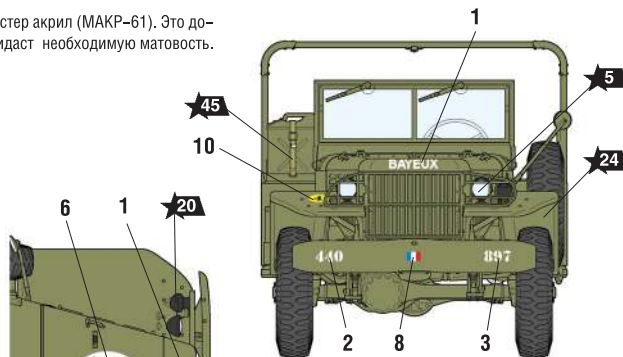

US MILITARY MULTIPURPOSE 3/4t VEHICLE WC-51 "BEEP"

THE MODEL PAINTING AND PLACING OF THE DECALS

После нанесения декалей мы рекомендуем использовать матовый лак Мастер акрил (МАКР-61). Это дополнительно защитит вашу модель от внешних воздействий, а также придаст необходимую матовость. Лак выпускается предприятием "Звезда" и продается отдельно.

ИСПОЛЬЗОВАНИЕ СДВИЖНЫХ КАРТИНОК (ДЕКАЛЕЙ)

DIRECTIONS FOR APPLYING THE DECALS

Dodge WC 51, Армии «Сражающаяся Франция»,
2-я бронетанковая дивизия, Бронетанковый
полк морской пехоты, Париж 1944 г.

Dodge WC 51, Free French Army 2eme DB RBFM
Paris 1944.