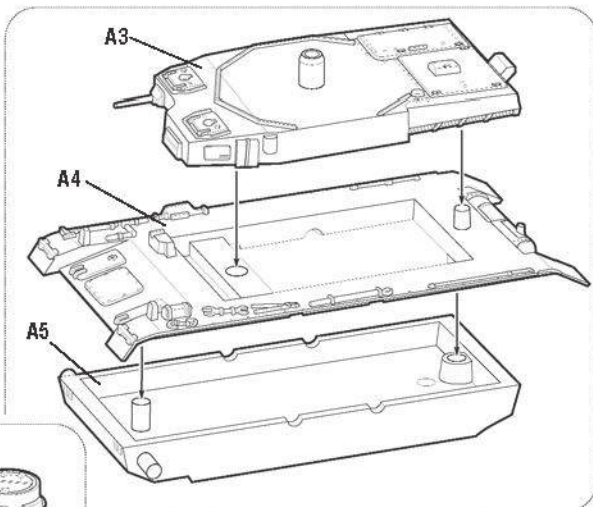

Для более надежного соединения деталей вы можете использовать клей для пластиковых моделей.

You can use glue for plastic models for more reliable connection of details.

Остальные детали используются в игровой системе «Art of Tactic»

Other parts used only for game system «Art of Tactic WWII»

Andere Teile finden nur für das Wargame «Art of Tactic WWII» Verwendung.