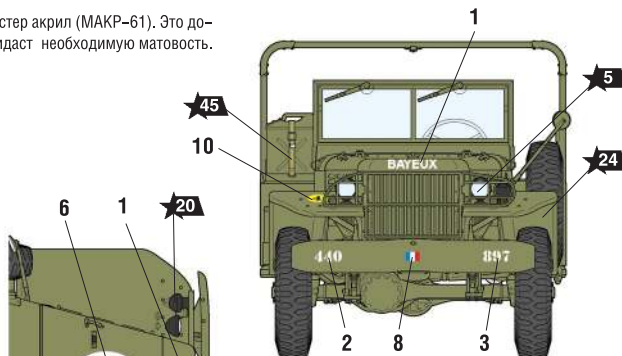

US MILITARY MULTIPURPOSE 3/4t VEHICLE WC-51 "BEEP"

THE MODEL PAINTING AND PLACING OF THE DECALS

После нанесения декалей мы рекомендуем использовать матовый лак Мастер акрил (МАКР-61). Это дополнительно защитит вашу модель от внешних воздействий, а также придаст необходимую матовость. Лак выпускается предприятием "Звезда" и продается отдельно.

ИСПОЛЬЗОВАНИЕ СДВИЖНЫХ КАРТИНОК (ДЕКАЛЕЙ)

DIRECTIONS FOR APPLYING THE DECALS

Dodge WC 51, Армии «Сражающаяся Франция»,
2-я бронетанковая дивизия, Бронетанковый
полк морской пехоты, Париж 1944 г.

Dodge WC 51, Free French Army 2eme DB RBFM
Paris 1944.