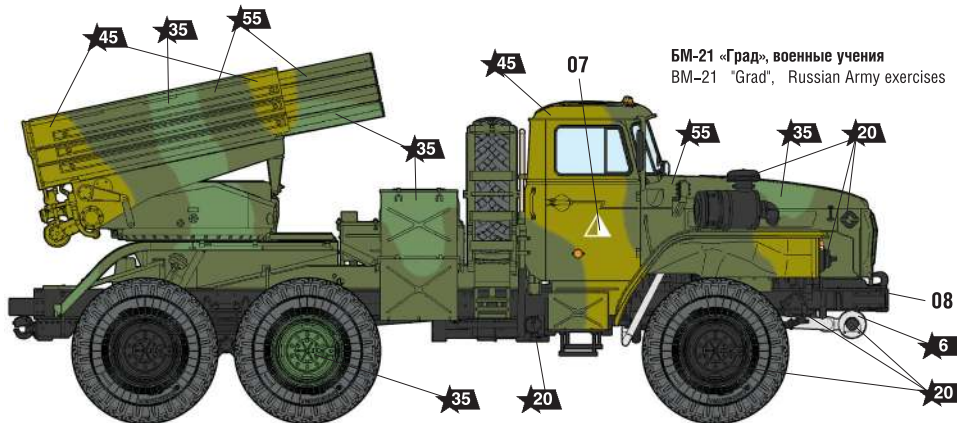

RUSSIAN TRUCK-MOUNTED MULTIPLE ROCKET LAUNCHER "GRAD" BM-21

THE MODEL PAINTING AND PLACING OF THE DECALS

После нанесения декалей мы рекомендуем использовать матовый лак Мастер акрил (МАКР-61). Это дополнительно защитит вашу модель от внешних воздействий, а также придаст необходимую матовость. Лак выпускается предприятием "Звезда" и продается отдельно.

БМ-21 «Град» в 4-ой гвардейской танковой дивизии.
BM-21 "Grad", 4th Guards Tank Division.