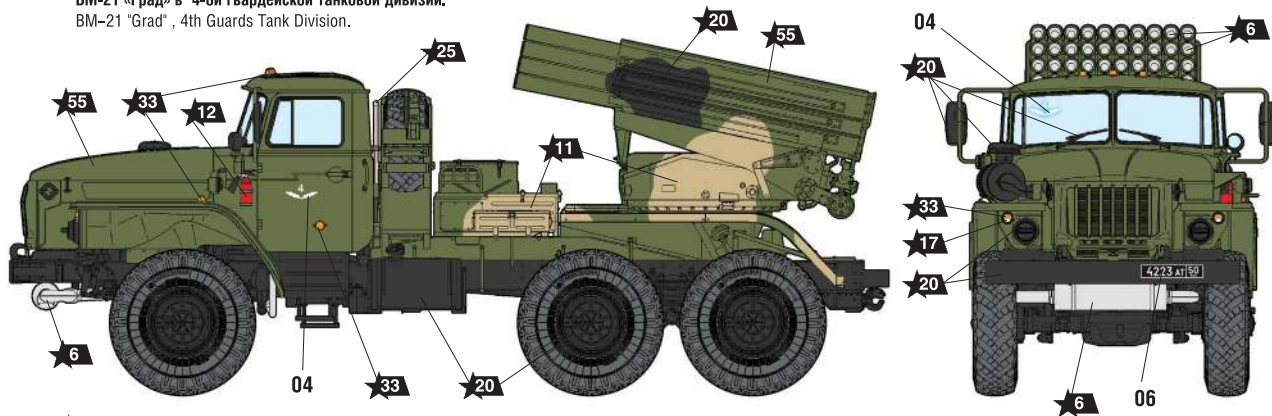

RUSSIAN TRUCK-MOUNTED MULTIPLE ROCKET LAUNCHER "GRAD" BM-21

THE MODEL PAINTING AND PLACING OF THE DECALS

После нанесения декалей мы рекомендуем использовать матовый лак Мастер акрил (МАКР-61). Это дополнительно защитит вашу модель от внешних воздействий, а также придаст необходимую матовость. Лак выпускается предприятием "Звезда" и продается отдельно.

БМ-21 «Град» в 4-ой гвардейской танковой дивизии.
BM-21 "Grad", 4th Guards Tank Division.