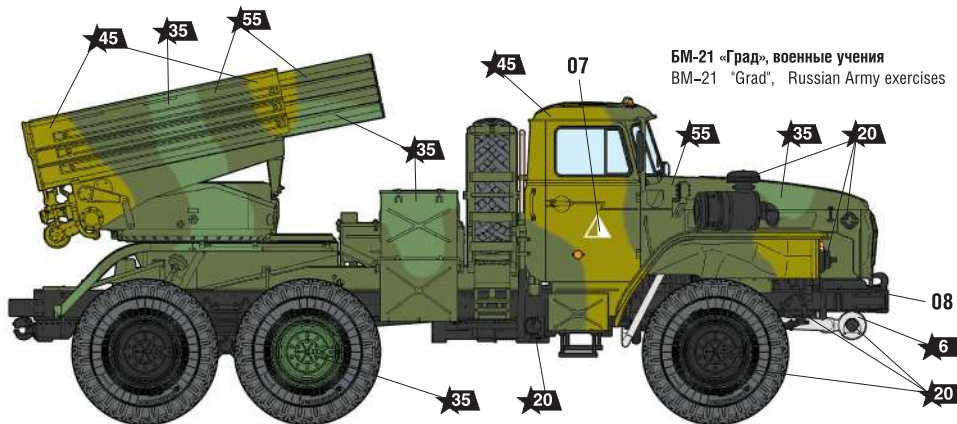

RUSSIAN TRUCK-MOUNTED MULTIPLE ROCKET LAUNCHER "GRAD" BM-21

THE MODEL PAINTING AND PLACING OF THE DECALS

После нанесения декалей мы рекомендуем использовать матовый лак Мастер акрил (МАКР-61). Это дополнительно защитит вашу модель от внешних воздействий, а также придаст необходимую матовость. Лак выпускается предприятием "Звезда" и продается отдельно.

BM-21 «Град» в 4-ой гвардейской танковой дивизии.
BM-21 "Grad", 4th Guards Tank Division.