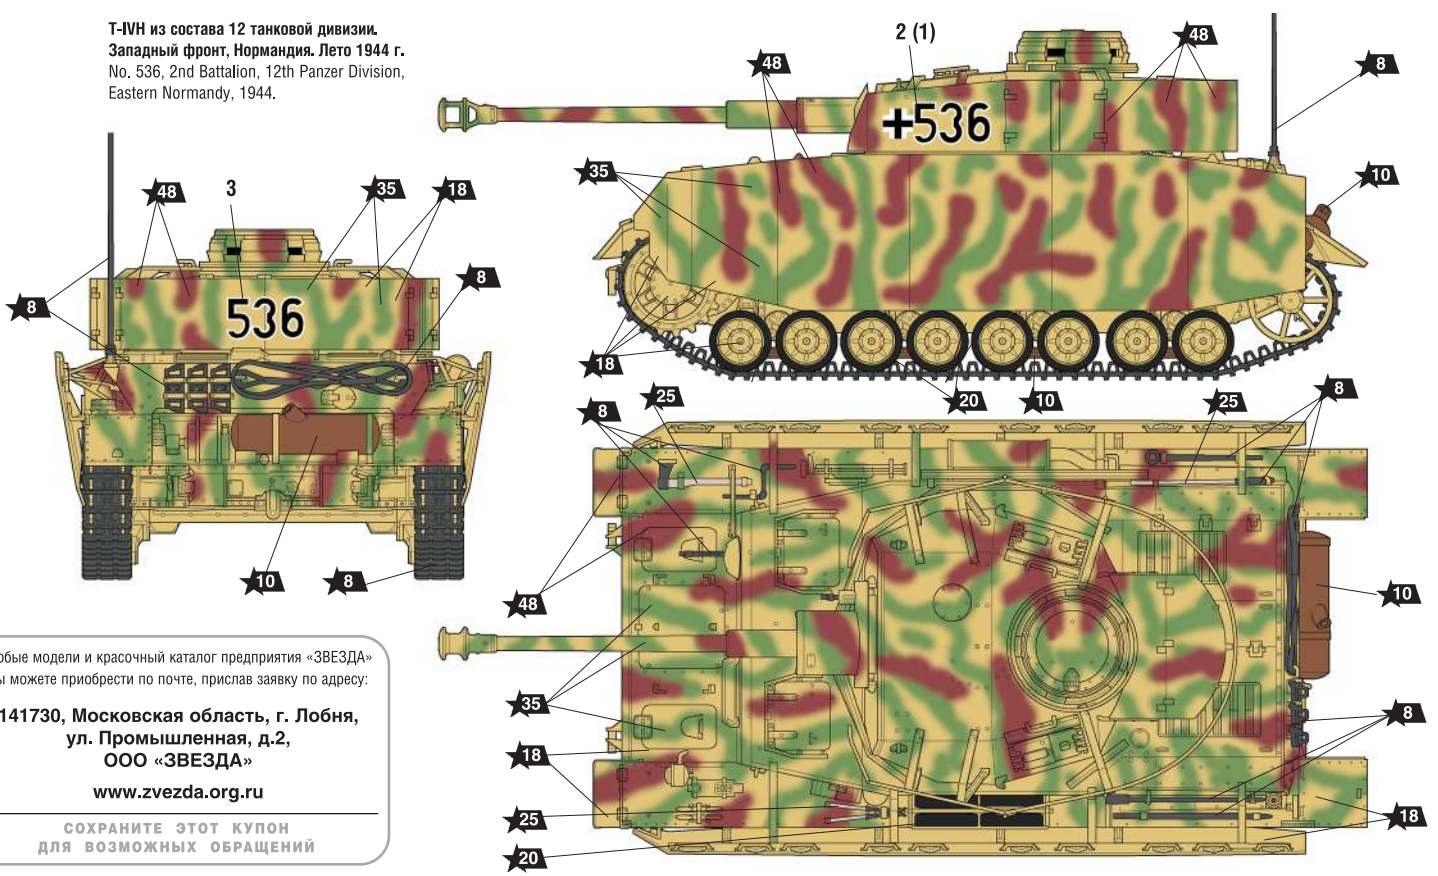

45
Номера красок
Numbers of the paints

45
Номера декалей
Numbers of the decals

№5017

GERMAN MEDIUM TANK PANZER IV AUSF.H

THE MODEL PAINTING AND PLACING OF THE DECALS

T-IVH из состава 12 танковой дивизии.
Западный фронт, Нормандия. Лето 1944 г.
No. 536, 2nd Battalion, 12th Panzer Division,
Eastern Normandy, 1944.