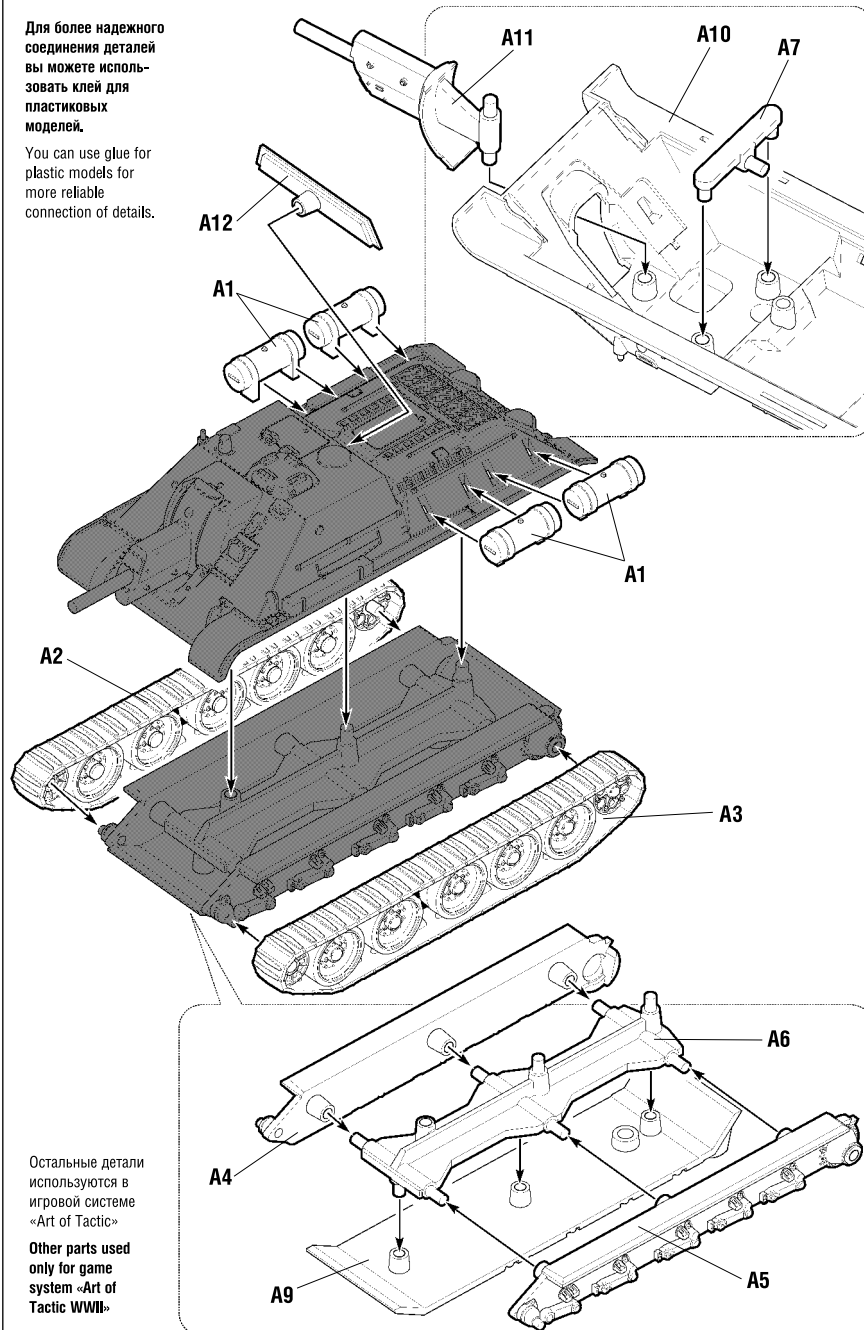

DE Der Spielsatz sind Teil des erweiterbaren Spielsystems Art of Tactic «World War II», bestehend aus einer großen Zahl vielfältiger Spielsätze von Militärfahrzeugen, Infanterie und Luftwaffe. Basis für das Spielsystem ist der Startspielsatz – «World War II», wo Sie ausführliche Spielregeln, Spielfelder, ergänzendes Spielzubehör und verschiedenen Szenarien finden. Sie können Ihre Armee vergrößern, Szenarien durchspielen und die Taktik vervollkommen. Das Spielsystem wird ständig erweitert, es entstehen zusätzliche Spielsätze, neue Landkarten und Szenarien. Die ausführlichen Informationen über das Spielsystems «Art of Tactic» finden Sie auf der Website www.art-of-tactic.ru und www.zvezda.org.ru.

СХЕМА СБОРКИ

ASSEMBLING SCHEME

Для более надежного соединения деталей вы можете использовать клей для пластиковых моделей.

You can use glue for plastic models for more reliable connection of details.

Остальные детали используются в игровой системе «Art of Tactic»

Other parts used only for game system «Art of Tactic WWII»

Карточку с игровыми характеристиками отряда вы найдете на сайте:
Card for wargame can be downloaded from website:

www.art-of-tactic.ru